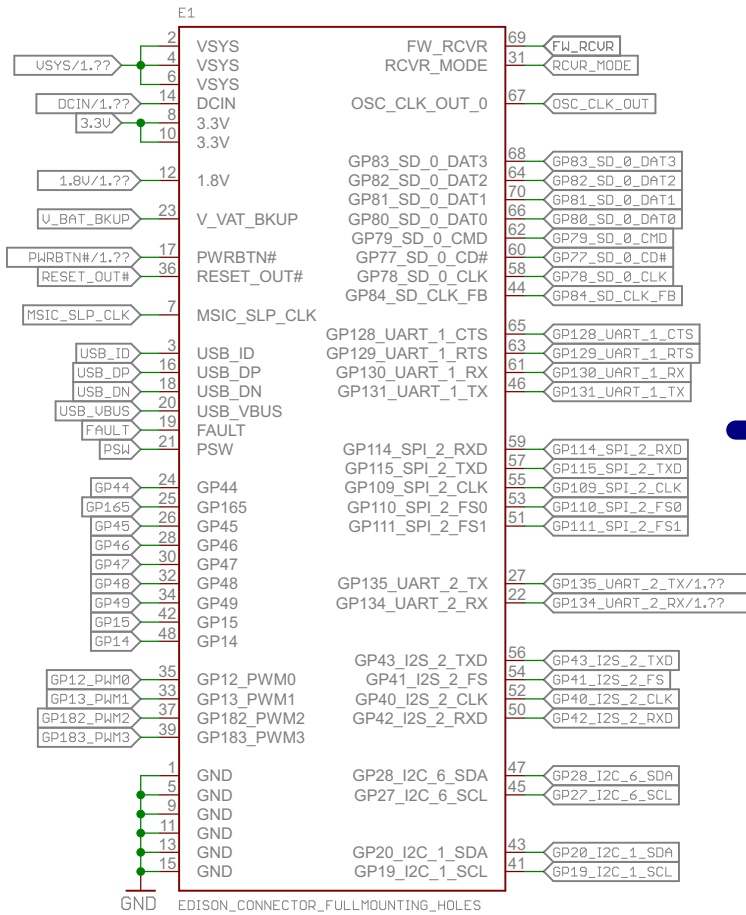

Released under the Creative Commons Attribution Share-Alike 4.0 License 
<https://creativecommons.org/licenses/by-sa/4.0/>

TITLE: Console_Block

Design by: Casey Kuhns REV: v10

Date: 10/20/2014 12:50:14 PM Sheet: 1/2

TOP-EDISON

BOTTOM

Released under the Creative Commons Attribution Share-Alike 4.0 License
<https://creativecommons.org/licenses/by-sa/4.0/>

TITLE: Console_Block

Design by: _____ REV: _____

Date: 10/20/2014 12:50:14 PM Sheet: 2/2