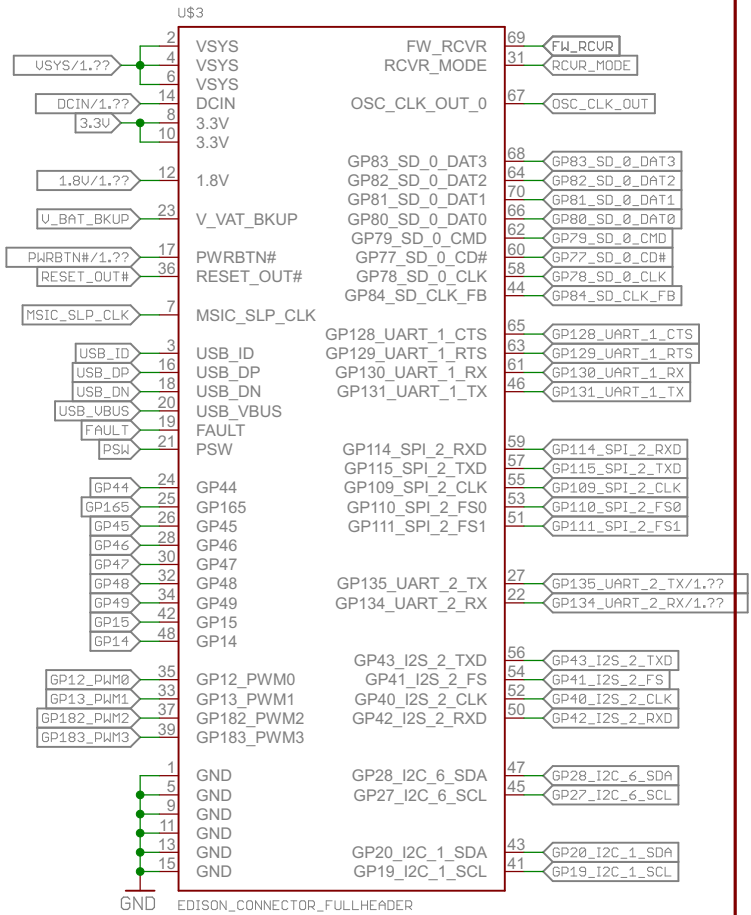

Released under the Creative Commons Attribution Share-Alike 4.0 License 
<https://creativecommons.org/licenses/by-sa/4.0/>

TITLE: Console_Block

Design by: Casey Kuhns REV: v10

Date: 10/20/2014 12:50:14 PM Sheet: 1/2

TOP-EDISON

BOTTOM

Released under the Creative Commons Attribution Share-Alike 4.0 License
<https://creativecommons.org/licenses/by-sa/4.0/>

TITLE: Console_Block

Design by: _____ REV: _____

Date: 10/20/2014 12:50:14 PM Sheet: 2/2